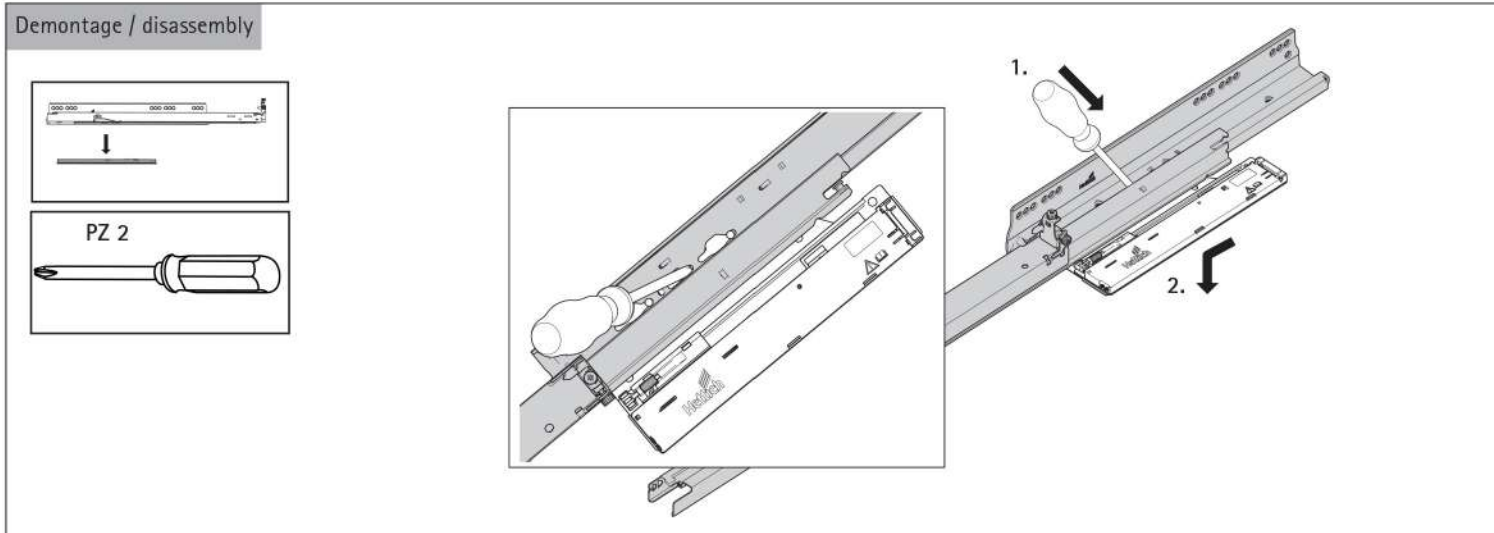

Demontage / disassembly